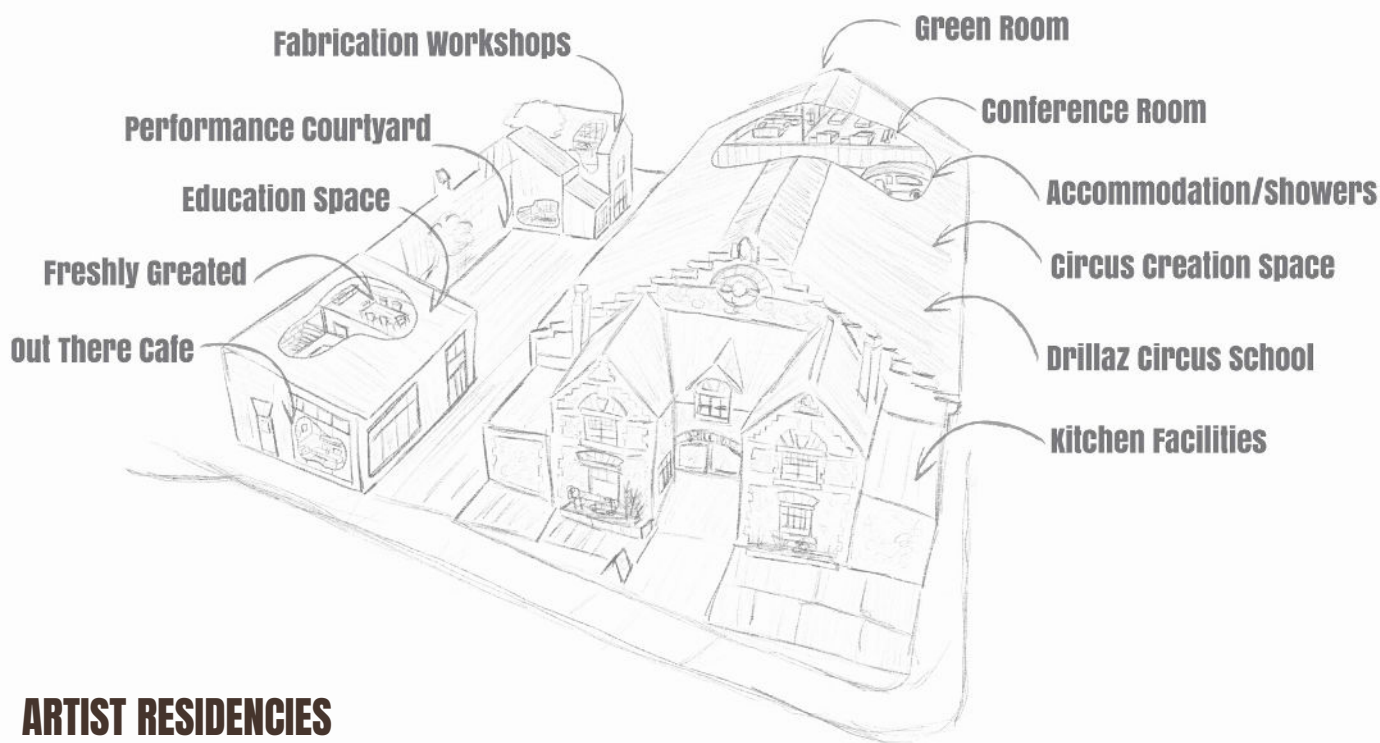

THE DRILL HOUSE COMPLEX

The Drill House complex is based in Great Yarmouth, UK, and is a national centre, dedicated to the development of circus and outdoor arts.

As a sector leading organisation and NPO, Out There Arts delivers outstanding opportunities for artists through supporting, hosting and delivering a variety of circus and outdoor arts projects, events, small commissions and residencies.

ARTIST RESIDENCIES

OTA has a two-tier tariff with subsidised hire rates for artists wishing to use our facilities for training, rehearsals, or residencies.

We also have a limited number of supported residencies whereby space is offered for free or as a part hire on a reciprocal exchange basis.

There is no fixed formula for how a reciprocal exchange might work, this is negotiated and mutually agreed with individual artists.

It is likely to consist of Out There providing free space and support in the creation and development of work in return for artists providing benefits to Out There Arts and the local community.

Alongside artist development we are committed to providing accessible, inclusive, outstanding cultural and creative experiences and opportunities for audiences and our local communities here in Great Yarmouth, improving lives and contributing to the regeneration of the town. A typical exchange would be a performance at one of our annual events such as the Beer and Circus Festival; Out There International Festival of Circus and Street Arts and Fire on the Water or delivering activity as part of our year round schools programme..